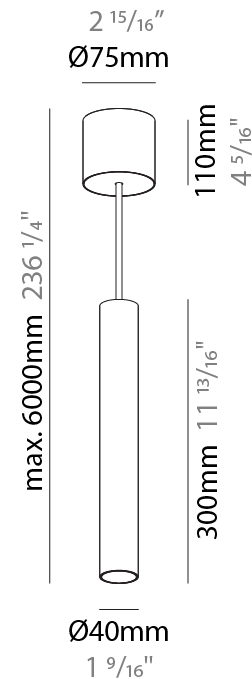

GENERAL

Series: Hangover
Subseries: Hangover Monopoint Surface Canopy
Brand: Prolicht
Division: Architectural
Mounting Type: Suspension
Mounting Location: Ceiling
Subcategory: Pendant

PHYSICAL

Shape: Cylinder
Diameter (mm): 40
Diameter (in): 1 9/16
Height (mm): 300
Height (in): 11 13/16
Max. Overall Height (mm): 2300
Max. Overall Height (in): 90 9/16
Light Distribution: Downlight
Diffuser: Shine Ring 0-6
Fixture Finish: SSR / BKV / CWI / CRY / HAB / UFT / ITA / RUA / FTG / MYG / LOD / PUS / FRO / FUP / KIA / POP / BLS / SPG / MEY / GOH / GUM / CHC / COM / ABZ / JAG / OBR / MOS / ROR
Fixture Material: Aluminum
Cable Details: 2000mm / 6000mmm Cable in White / Black / Orange / Red

ELECTRICAL

Lamp Type: LED (Zhaga Standard)
Input Wattage (W): 10.9
Total Output Wattage (W): 9
Dimming: Non-Dimmable
Driver Included: Yes
Driver Location: Integrated
Driver Type: Constant Current
Driver Class: Class 2
Input Voltage (V): 120
Constant Current (MA): 500
Upon Request: Remote: 0-10Vdc dimming / Phase dimming 120Vac

LED

Number of LEDs: 1
Color Temperature (°K): 2700 / 3000 / 4000
Max. Delivered Lumen (lm): 842
CRI: >90 CRI
Efficiency (%): 86
Lamp Life (hrs): 50000
Upon Request: ***3500K available in minimum quantities (larger quantities upon request)

OPTICAL

Reflector°: 40 / 50

RATINGS AND CERTIFICATIONS

Certified By: Certified for North American Standards
IP rating: IP20