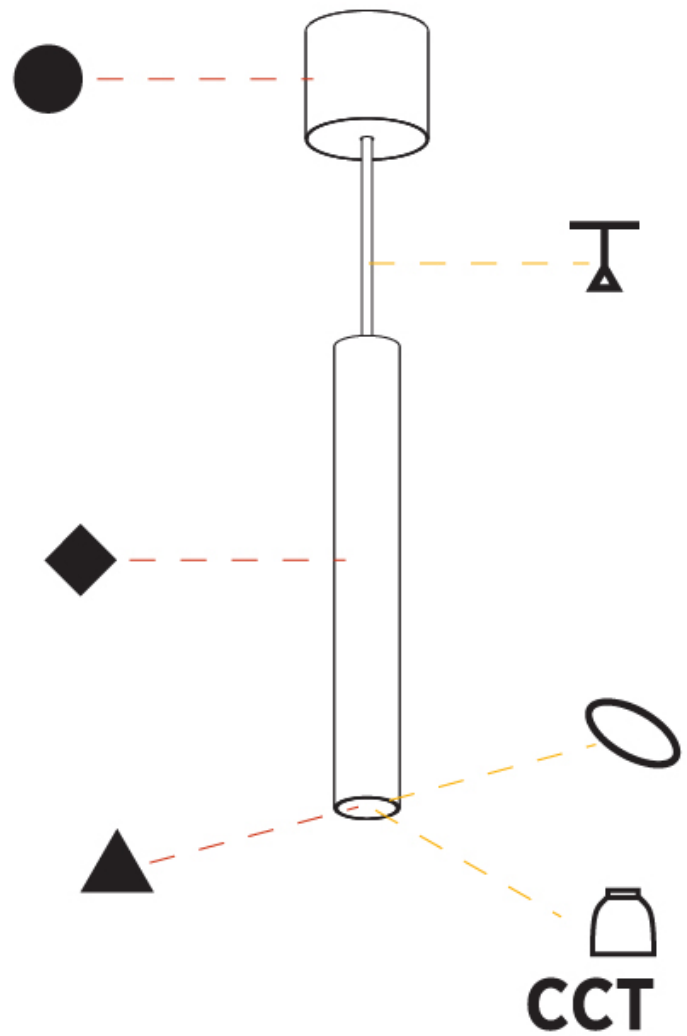

PROJECT	_____
TYPE	_____
SPECIFIER	_____
QUANTITY	_____
DATE	_____

HANGOVER MONOPOINT SURFACE CANOPY SUSPENSION

A300154-

A